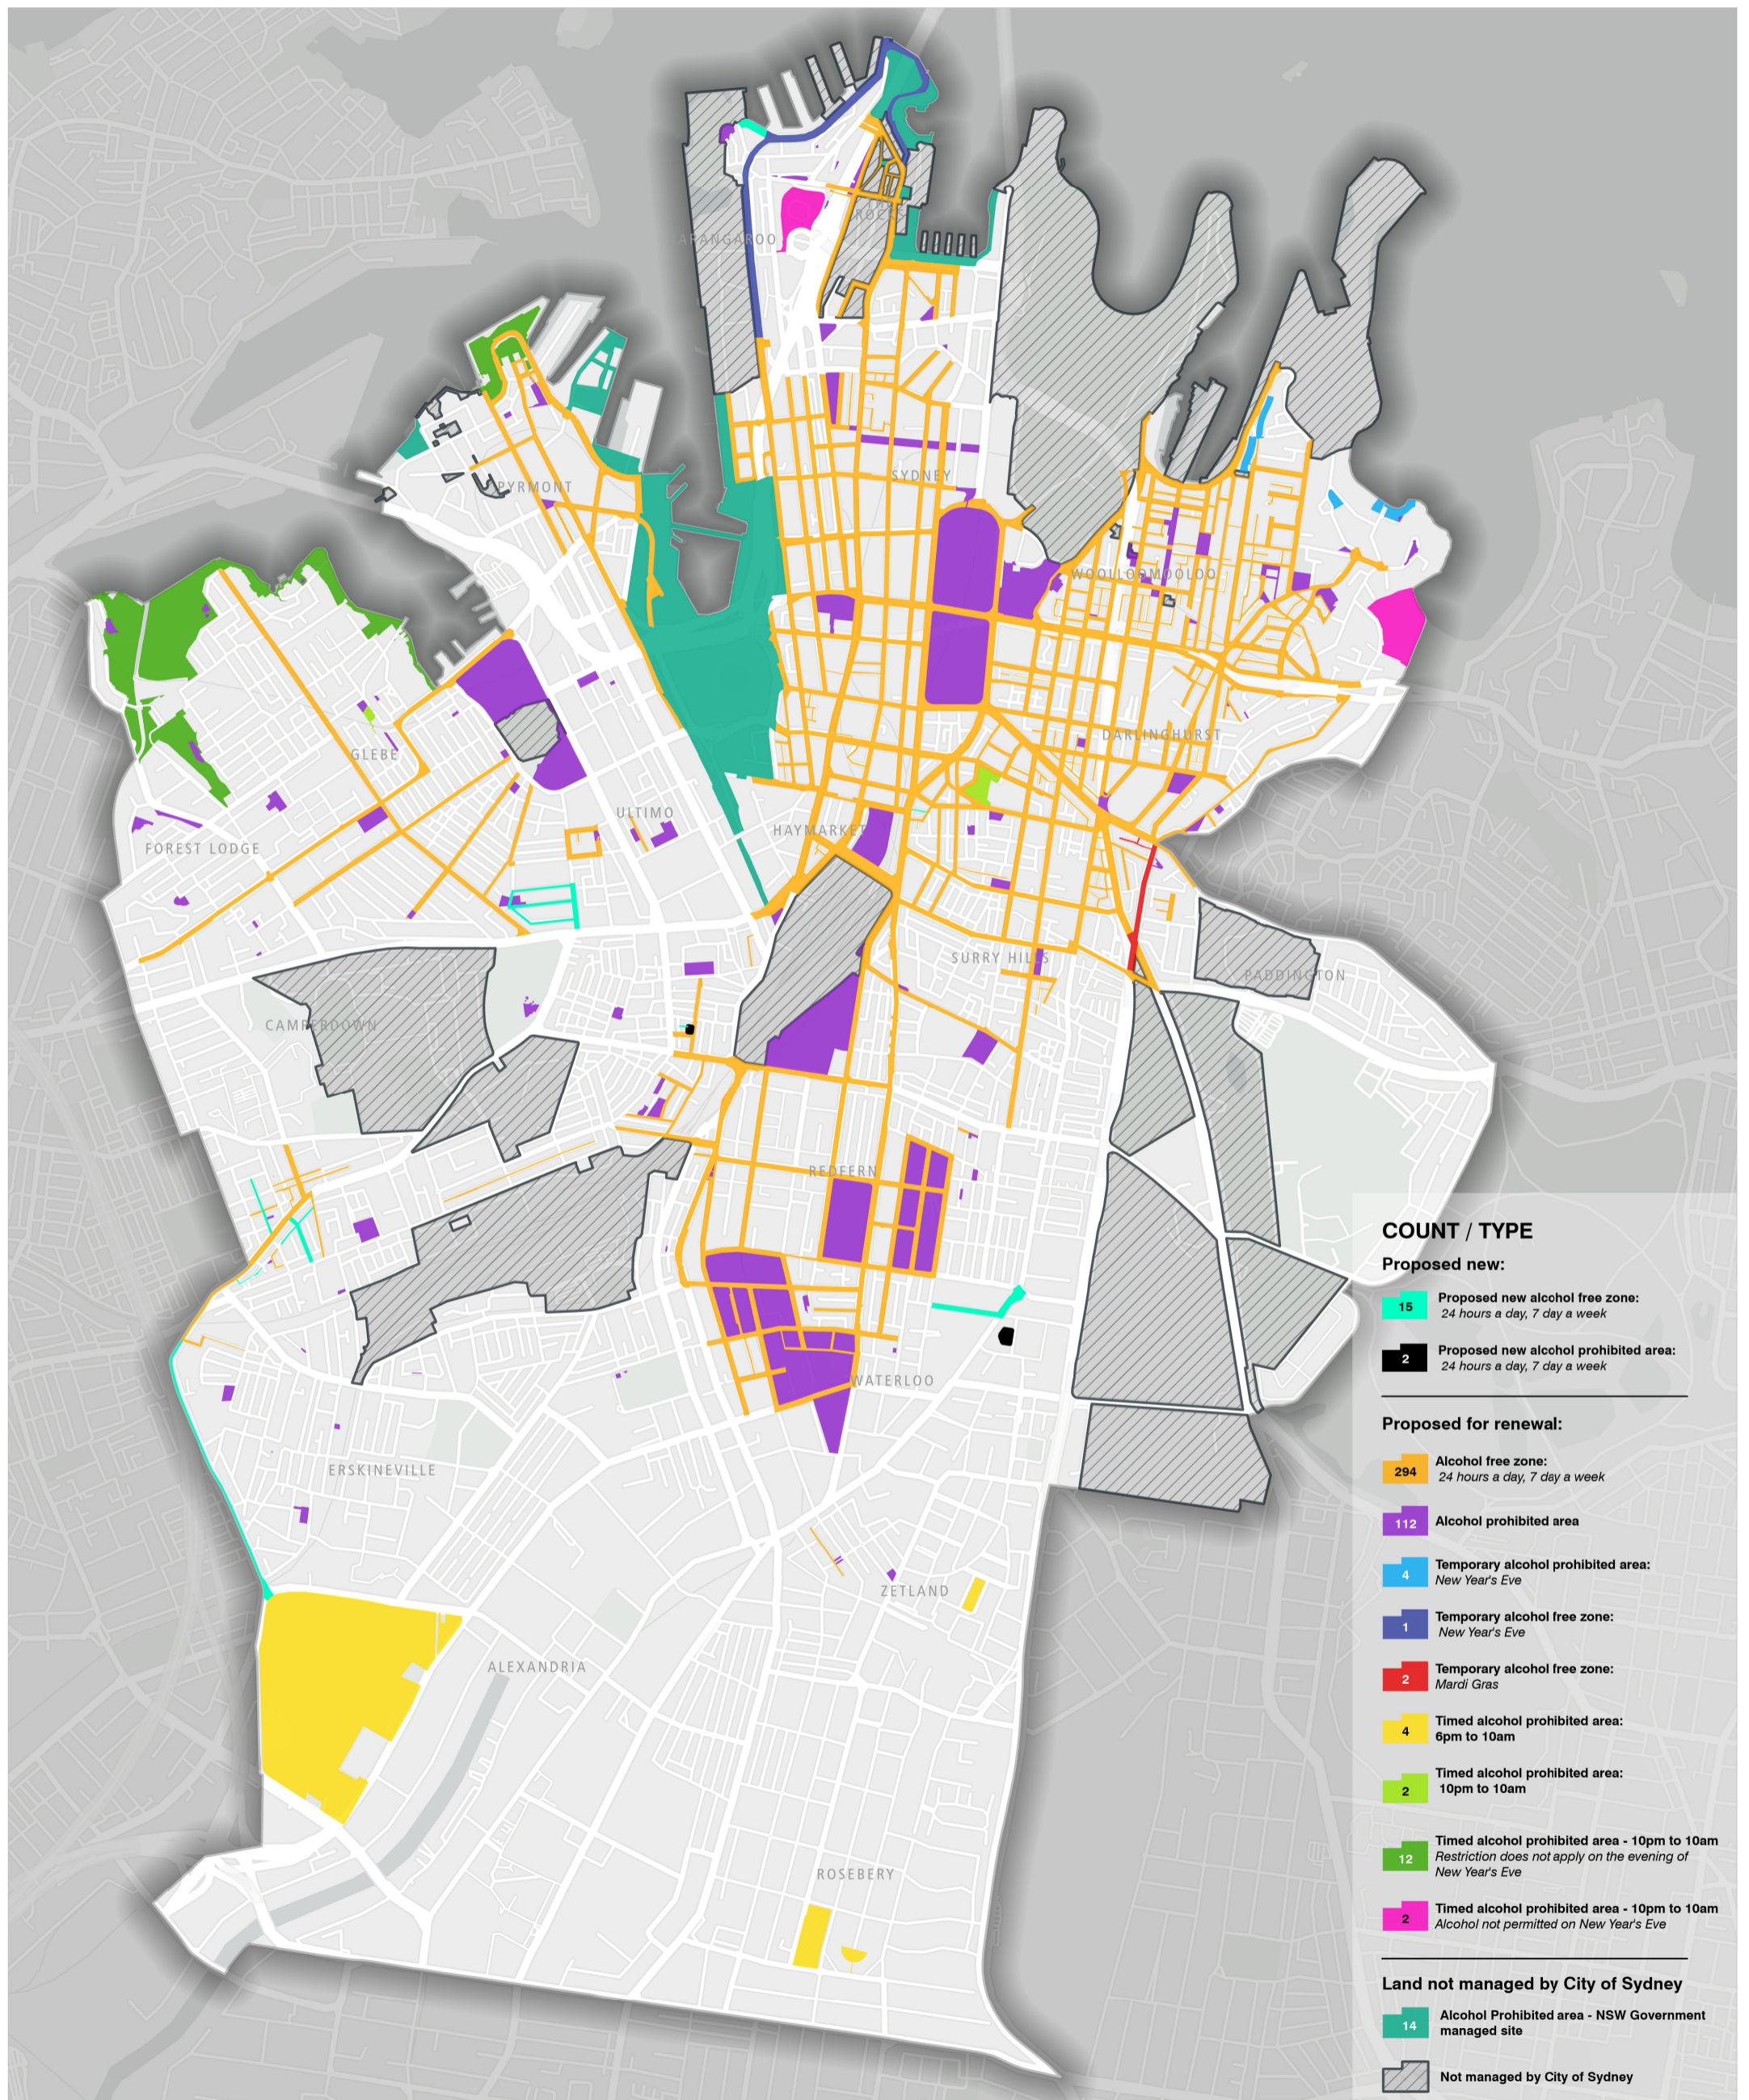

Proposed outdoor alcohol restrictions: 2023 - 2027